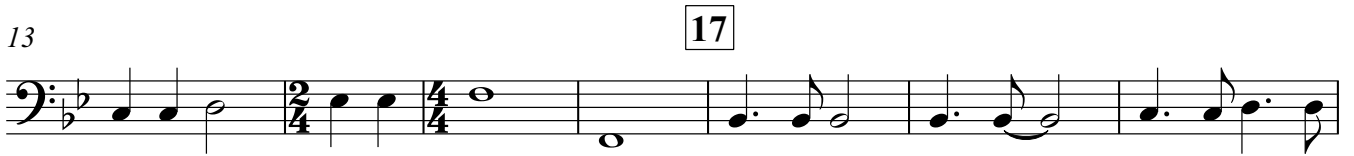

One World

Bass Guitar

(In Harmony)

Sally K. Albrecht/Jay Althouse

Arranged by Paul O'Brien

With a steady pulse ♩=108

V.S.

60 **60**